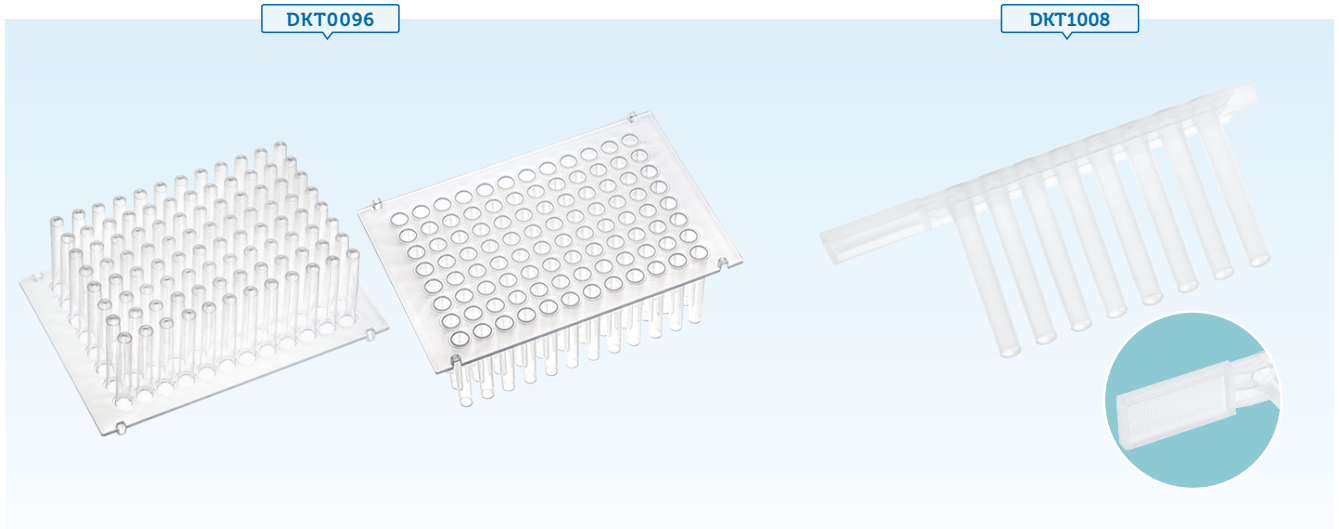

Tip Combs

Tip comb

Tip Combs

Type	Compatibility	Packaging	Cat.#	Qty / Case	Size / Case (CM)			Weight / Case(Kg)
					L	W	H	
96 Tip Comb	96 well deep well plates	2 PCS/Bag	DKT0096	50 Bags/Case	45	28	25	3.50
8 Tip Comb	96 well deep well plates, EXM3000	2 PCS/Bag	DKT1008	240 Bags/Case	44.7	27.5	38.5	4.00
8 Tip Comb	96 well deep well plates, VNP-32	2 PCS/Bag	DKT2008	250 Bags/Case	56	31	24	3.75
8 Tip Comb	96 well deep well plates, TIANLONG GeneRotex 96	1 Set/Bag	MC00001	450 Bags/Case	32	42	48	6.00