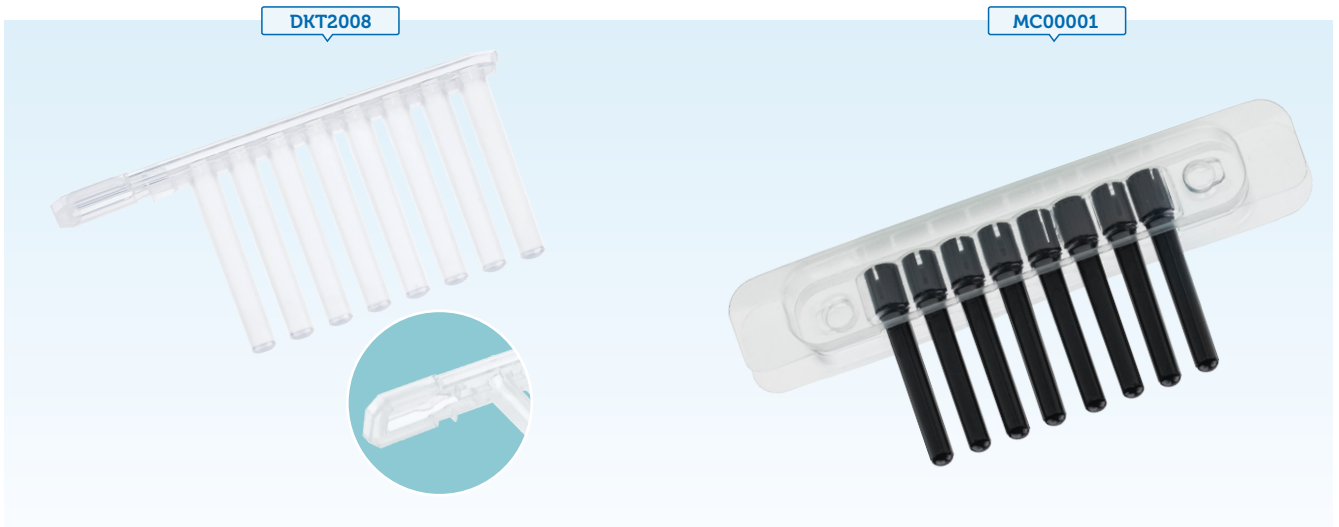

Tip Combs

Tip comb

Tip Combs

Type	Compatibility	Packaging	Cat.#	Qty / Case	Size / Case (CM)			Weight / Case(Kg)
					L	W	H	
96 Tip Comb	96 well deep well plates	2 PCS/Bag	DKT0096	50 Bags/Case	45	28	25	3.50
8 Tip Comb	96 well deep well plates, EXM3000	2 PCS/Bag	DKT1008	240 Bags/Case	44.7	27.5	38.5	4.00
8 Tip Comb	96 well deep well plates, VNP-32	2 PCS/Bag	DKT2008	250 Bags/Case	56	31	24	3.75
8 Tip Comb	96 well deep well plates, TIANLONG GeneRotex 96	1 Set/Bag	MC00001	450 Bags/Case	32	42	48	6.00