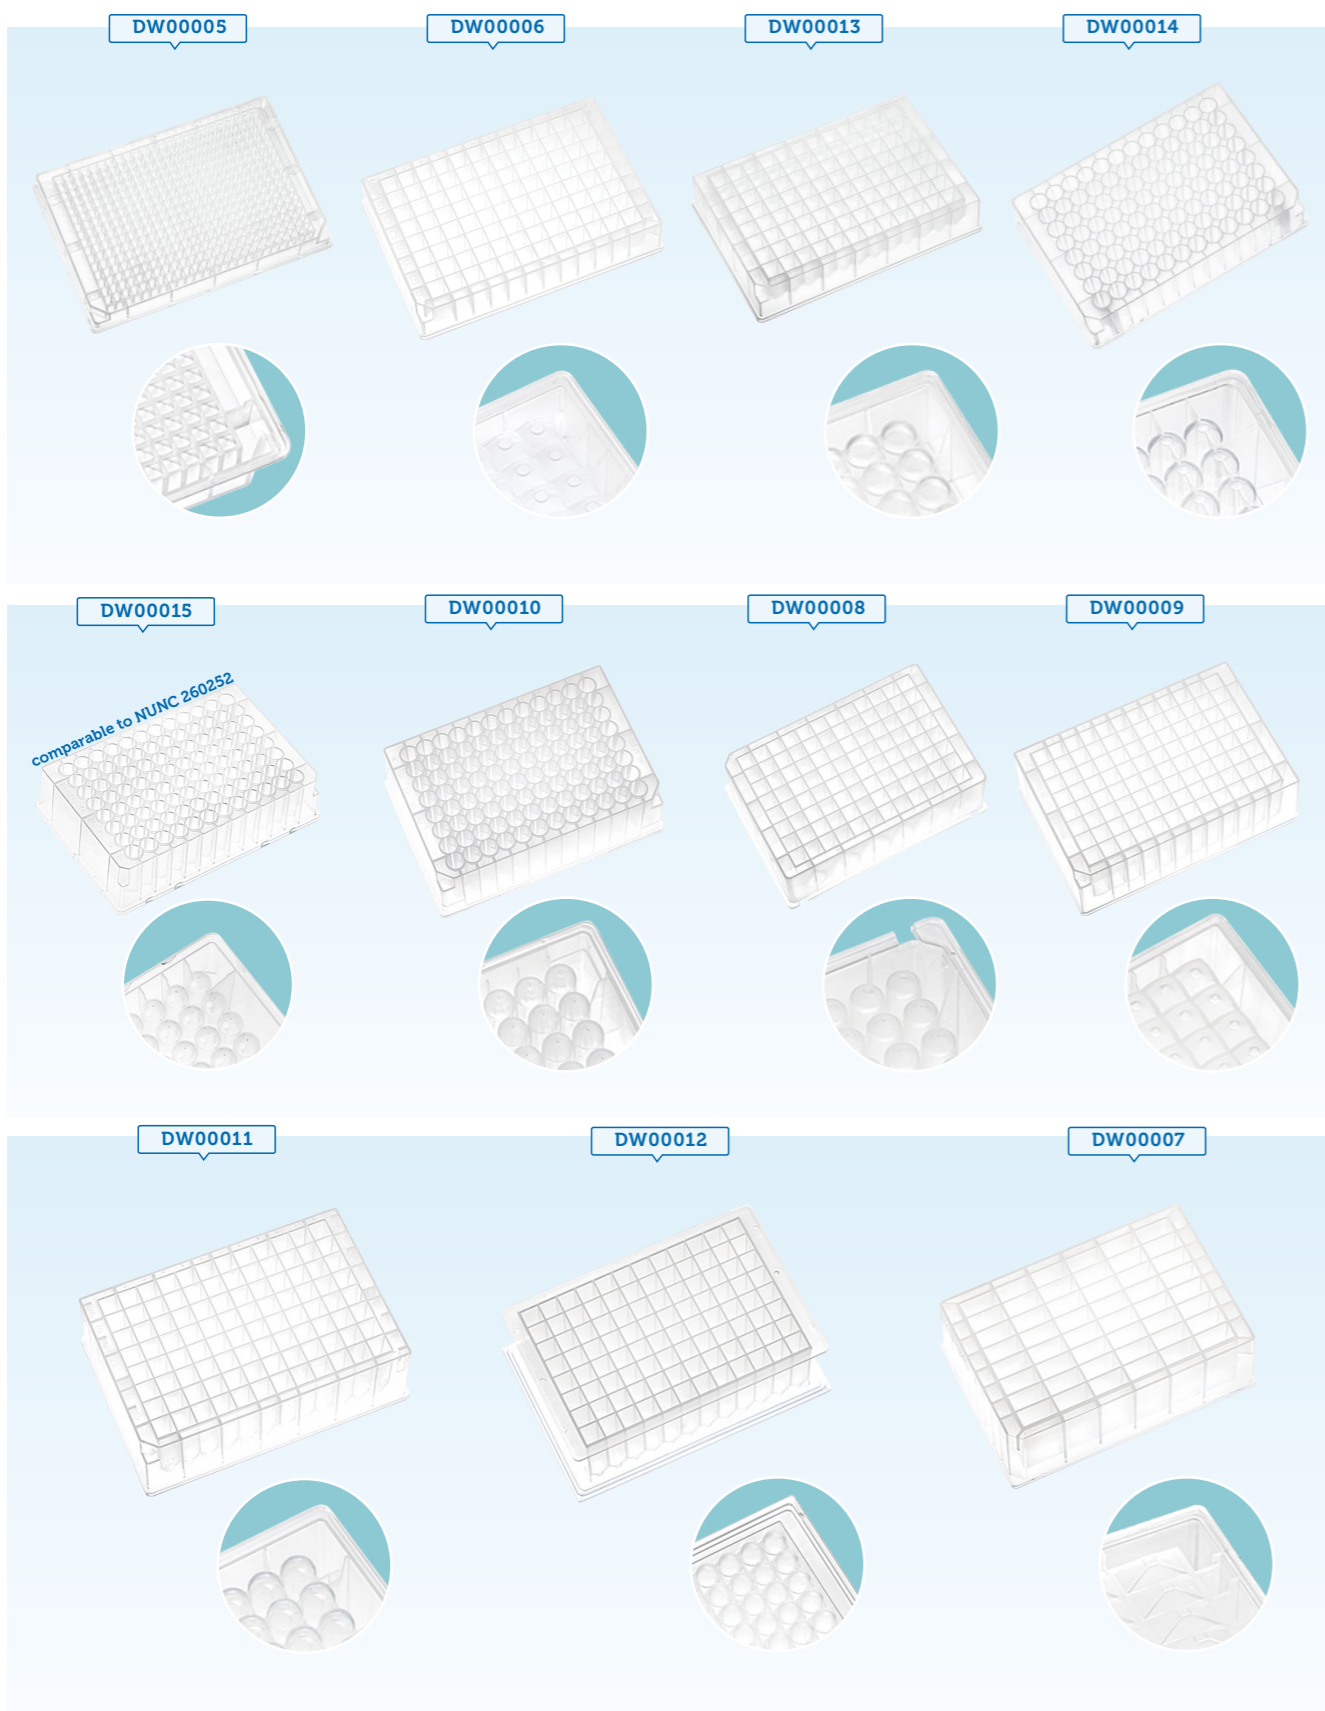

Deep Well Plates

Deep well plates

Size	Type	Number of wells	Packaging	Cat.#	Qty / Case	Size / Case (CM)			Weight / Case(Kg)
						L	W	H	
120µL	Square well, V bottom	384	10PCS/Bag	DW00005	100PCS	45	28	25	7.80
1.2mL	Square well, V bottom	96	10PCS/Bag	DW00006	100PCS	45	28	25	6.50
1.2mL	Square well, U bottom	96	10PCS/Bag	DW00013	50PCS	45	28	25	6.50
1.2mL	Round well, U bottom	96	10PCS/Bag	DW00014	100PCS	45	28	25	6.50
1.3mL	Round well, U bottom	96	5PCS/Bag	DW00015	50PCS	46	28	18	4.39
2.0mL	Round well, U bottom	96	5PCS/Bag	DW00010	50PCS	45	28	25	5.00
2.2mL	Square well, Conical bottom	96	5PCS/Bag	DW00008	50PCS	45	28	25	5.00
2.2mL	Square well, V bottom	96	5PCS/Bag	DW00009	50PCS	45	28	25	5.00
2.2mL	Square well, U bottom	96	5PCS/Bag	DW00011	50PCS	45	28	25	5.00
2.2mL	Square well, U bottom	96	5PCS/Bag	DW00012	50PCS	45	28	25	5.50
5.0ml	Rectangle Well, V bottom	48	5PCS/Bag	DW00007	50PCS	45	28	25	6.20

Tip comb

Type	Packaging	Cat.#	Quantity per Case	Size / Case (CM)			Weight / Case(Kg)
				L	W	H	
For 96 square well plates	10PCS/Bag	SSM00001	10 Boxes/Case (10 PCS/Box, 10 Boxes/Case)	46.5	15.5	14	3.15
For 96 round well plates	10PCS/Bag	SSM00002	10 Boxes/Case (10 PCS/Box, 10 Boxes/Case)	46.5	15.5	14	2.60

Tip comb

Size	Packaging	Cat.#	Quantity per Case	Size / Case (CM)			Weight / Case(Kg)
				L	W	H	
96 Tip Comb	2PCS/Bag	DKT0096	50Bags (5Bags/Box, 10Boxes/Case)	45	28	25	3.50