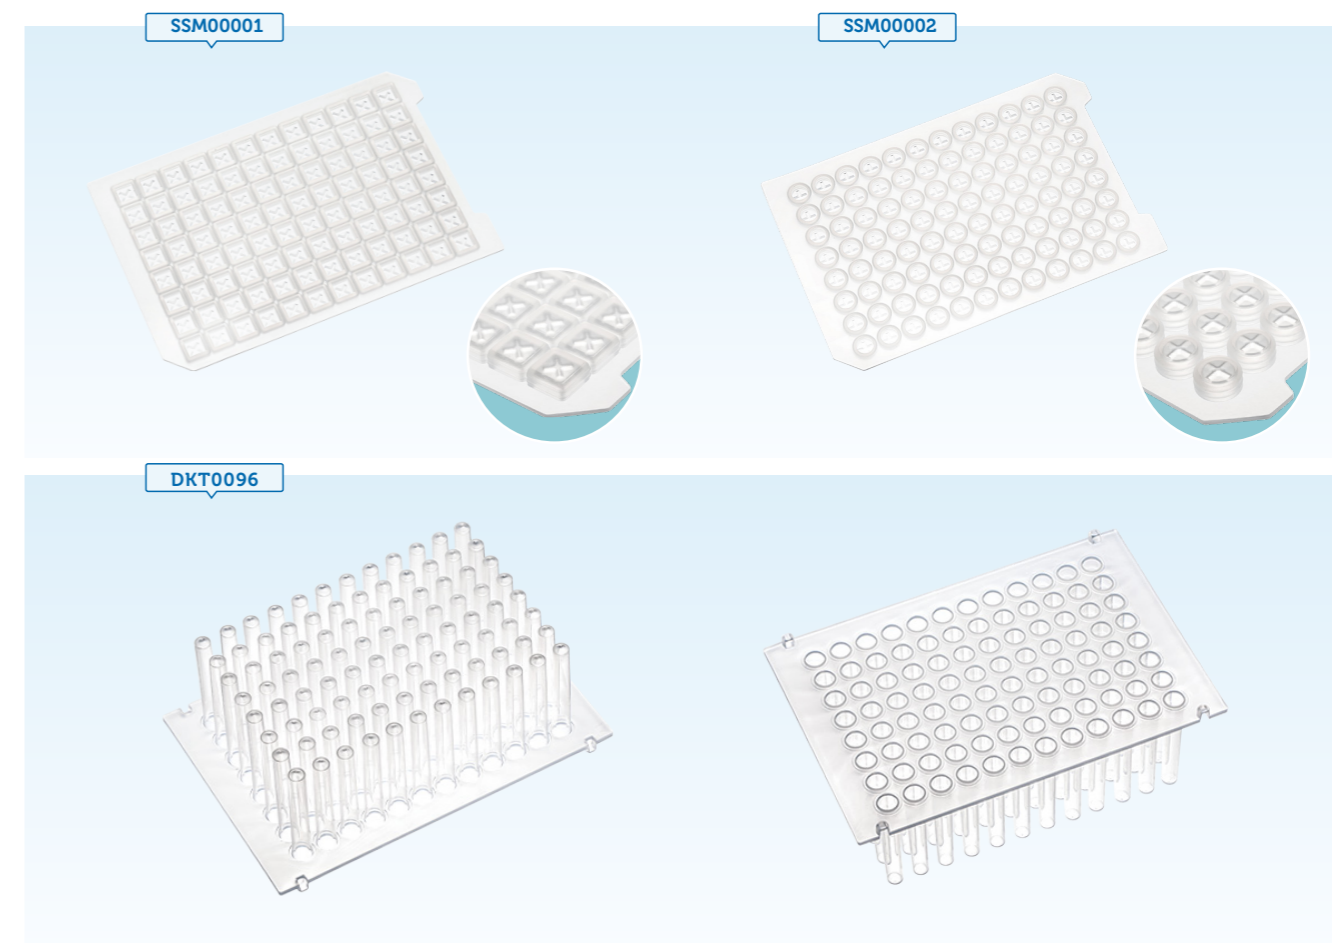

Deep Well Plates

Deep well plates

Size	Type	Number of wells	Packaging	Cat.#	Qty / Case	Size / Case (CM)			Weight / Case(Kg)
						L	W	H	
120µL	Square well, V bottom	384	10PCS/Bag	DW00005	100PCS	45	28	25	7.80
1.2mL	Square well, V bottom	96	10PCS/Bag	DW00006	100PCS	45	28	25	6.50
1.2mL	Square well, U bottom	96	10PCS/Bag	DW00013	50PCS	45	28	25	6.50
1.2mL	Round well, U bottom	96	10PCS/Bag	DW00014	100PCS	45	28	25	6.50
1.3mL	Round well, U bottom	96	5PCS/Bag	DW00015	50PCS	46	28	18	4.39
2.0mL	Round well, U bottom	96	5PCS/Bag	DW00010	50PCS	45	28	25	5.00
2.2mL	Square well, Conical bottom	96	5PCS/Bag	DW00008	50PCS	45	28	25	5.00
2.2mL	Square well, V bottom	96	5PCS/Bag	DW00009	50PCS	45	28	25	5.00
2.2mL	Square well, U bottom	96	5PCS/Bag	DW00011	50PCS	45	28	25	5.00
2.2mL	Square well, U bottom	96	5PCS/Bag	DW00012	50PCS	45	28	25	5.50
5.0ml	Rectangle Well, V bottom	48	5PCS/Bag	DW00007	50PCS	45	28	25	6.20

Tip comb

Type	Packaging	Cat.#	Quantity per Case	Size / Case (CM)			Weight / Case(Kg)
				L	W	H	
For 96 square well plates	10PCS/Bag	SSM00001	10 Boxes/Case (10 PCS/Box, 10 Boxes/Case)	46.5	15.5	14	3.15
For 96 round well plates	10PCS/Bag	SSM00002	10 Boxes/Case (10 PCS/Box, 10 Boxes/Case)	46.5	15.5	14	2.60